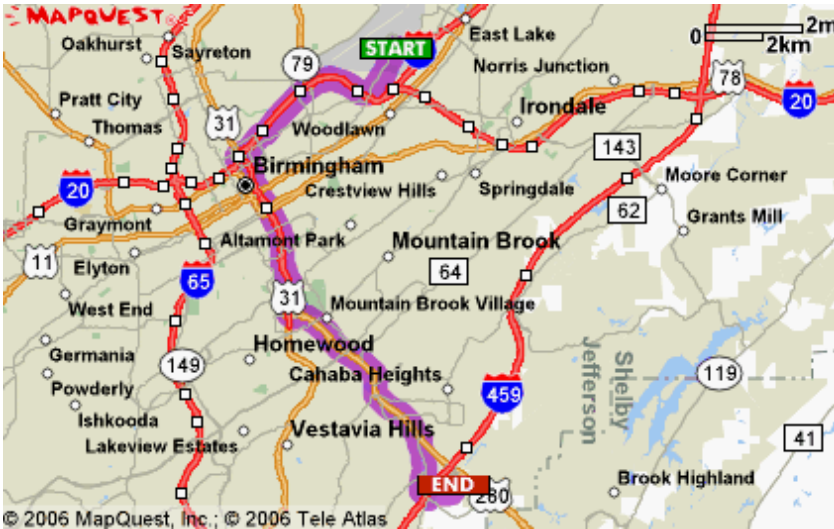

 Print  Close

Hampton Inn Birmingham-Colonnade

3400 Colonnade Prkwy at US 280, Birmingham, Alabama, USA 35243
 Tel: +1-205-967-0002 Fax: +1-205-969-0901

Driving Directions to Our Hotel

Your Point of Departure

5900 Airport Highway
 birmingham AL
 US

Your Hotel Destination

Hampton Inn Birmingham-Colonnade
 3400 Colonnade Prkwy at US 280
 Birmingham Alabama 35243
 USA

Show distance in

Miles Kilometers

[Get Reverse Directions](#)

Note: The map and directions are informational only. Please verify specific routes. The map and directions shown are provided as a guide for your convenience.

	Maneuver	Distance	Time
1.	Start out going SOUTHWEST on MESSER AIRPORT HWY toward TOWER VIEW DR.	0.96 miles	2 min
2.	Merge onto I-20 W/I-59 S toward TUSCALOOSA/DOWNTOWN.	3.16 miles	3 min
3.	Merge onto US-280 E/US-31 S/ELTON B STEPHENS EXPY/AL-3 S via EXIT 126A.	3.35 miles	4 min
4.	Merge onto US-280 E/AL-38 E toward SYLACAUGA/ZOO-GARDENS.	4.01 miles	4 min
5.	Turn SLIGHT RIGHT onto CAHABA RIVER RD/AL-91.	1.31 miles	2 min
6.	Turn LEFT onto COLONNADE PKWY.	0.68 miles	1 min
	6 maneuvers	13.46 miles	18 min