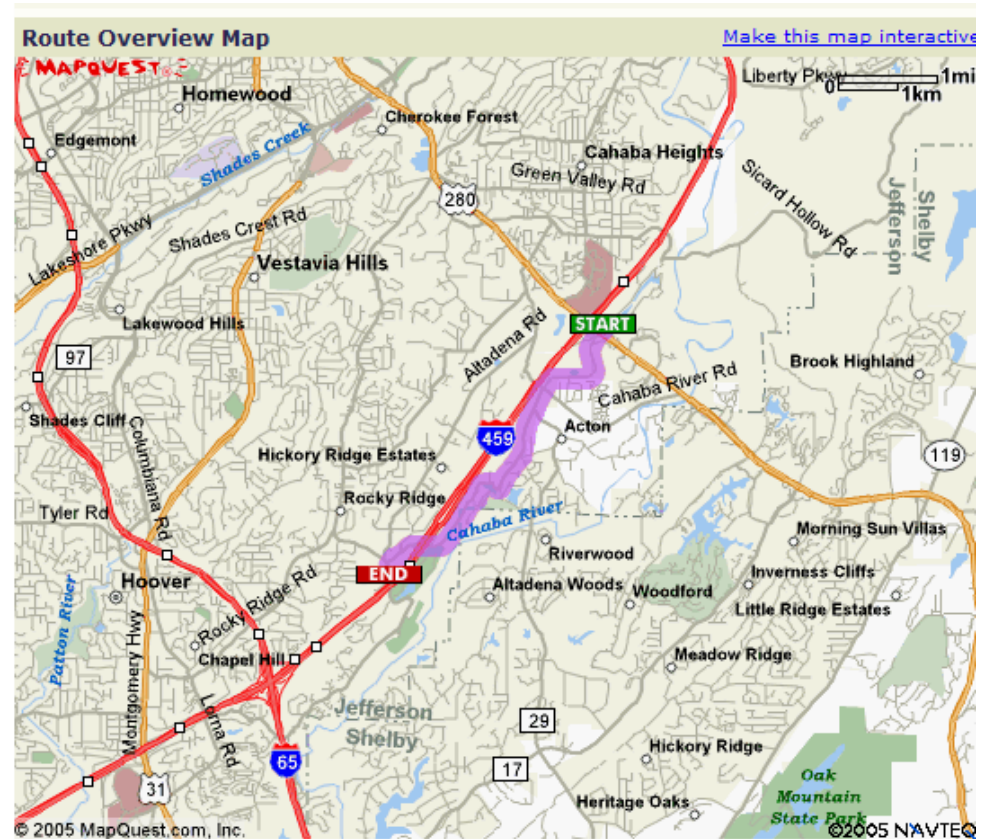

From Hampton to Rocky Ridge Elementary-no Interstate

- 1: Turn right out of the hotel onto COLONNADE PKWY
- 2: Stay on this road and it turns into Acton Road. It will wind around quite a bit for a 2-3 miles.
3. Then, it will dead end into Rocky Ridge Elementary. At the end there is a traffic light. Go STRAIGHT through the light and you go right into the school site and parking lot.
- 4:End at **2876 Old Rocky Ridge Rd**
Birmingham, AL 35243-2910, US

From Hampton to Rocky Ridge Elementary-Interstate

1: Turn RIGHT onto COLONNADE DR. 0.2 miles

Turns into action road

4: Merge onto I-459 S via the ramp on the LEFT toward
MONTGOMERY/TUSCALOOSA. 2.4 miles

5: Take the ACTON RD exit- EXIT 17. 0.2 miles

6: Turn SLIGHT RIGHT onto ACTON RD. 0.3 miles

7: Through light straight into school. <0.1 miles

8: End at **2876 Old Rocky Ridge Rd**
Birmingham, AL 35243-2910

Total Est. Time: 6 minutes **Total Est. Distance:** 3.75 miles

Off exit, head towards McDonald's.
With McDonald's on your left, you
will go straight through light and
dead-end into the school.